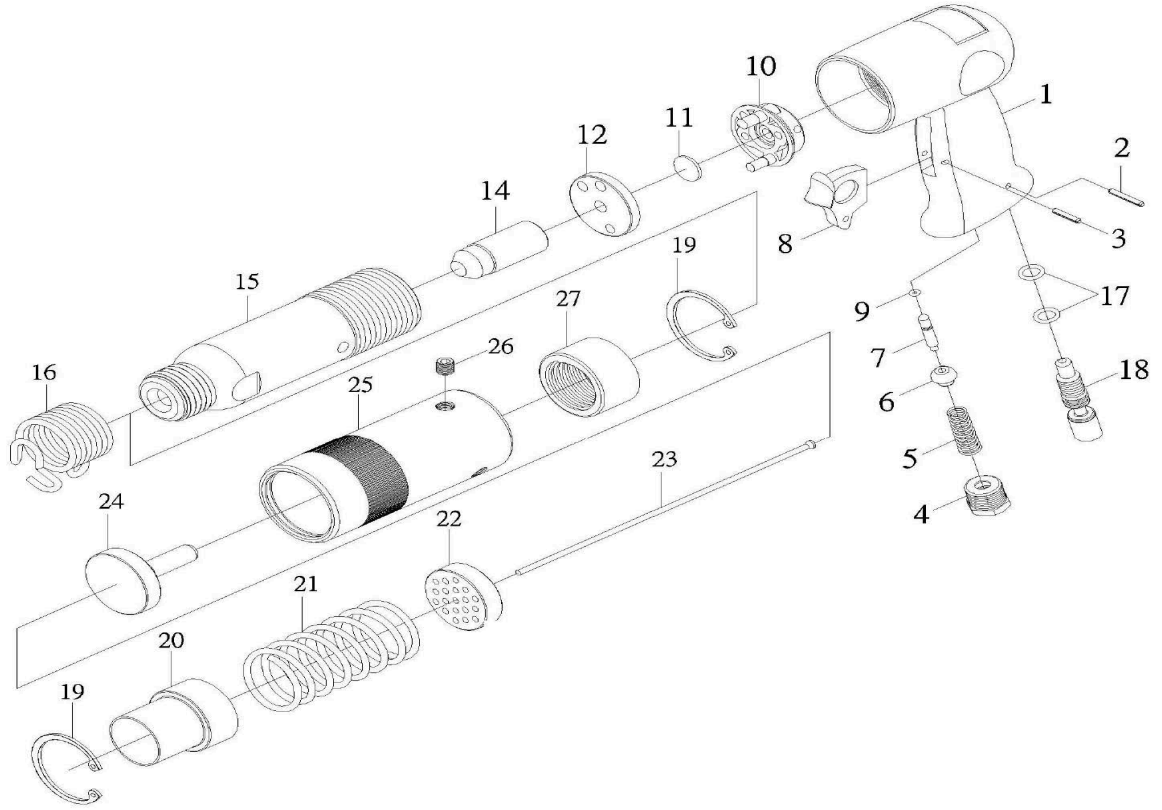

# OS-204R **GAV** HAVALI ÇİVİLİ RASPA

NO.	PARÇA ADI	ADET	NO.	PARÇA ADI	ADET
1	HANDLE	1	15	CYLINDER-ROUND-HEX	1
2	SPRING PIN 3x20L	1	16	REATINER SPRING	1
3	SPRING PIN 3x16L	1	17	O-RING 7.8x1.9	2
4	HOSE ADAPTER	1	18	REGULATOR	1
5	THROTTLE SPRING	1	19	SNAP RING	2
6	STEEL BALL SEAT	1	20	PLUNGER	1
7	VALVE STEM	1	21	SPRING	1
8	TRIGGER	1	22	NEEDLE HOLDER	1
9	O-RING 2.5x1.5	1	23	NEEDLE SET 3mm	19
10	UPPER VALVE ASSY	1 SET	24	ANVIL	1
11	VALVE DISC		25	HOUSING	1
12	LOVER VALVE SEAT		26	HEX SCREW	3
14	PISTON	1	27	ADAPTOR	1